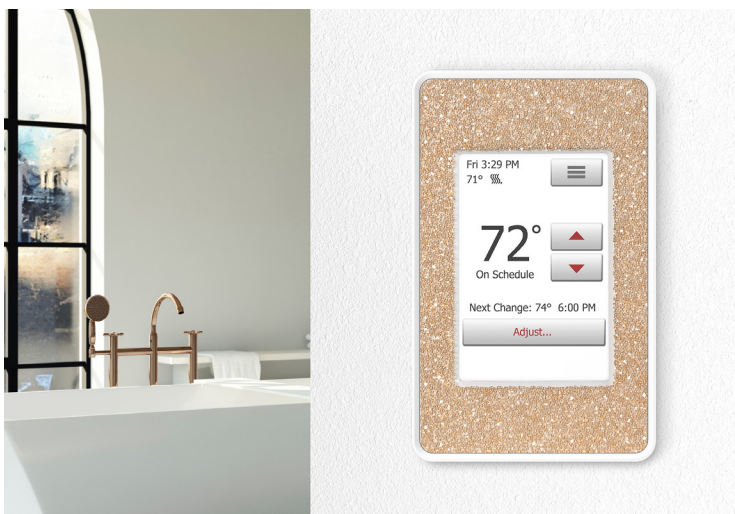

Golden Shadow:

This is a full coverage pattern which comes with several different gold shades which creates a breathtaking depth of color and reflection when exposed to light. This pattern pairs particularly well with fixtures that have bronze (oil-rubbed or satin), brass (polished or satin), or copper hardware.