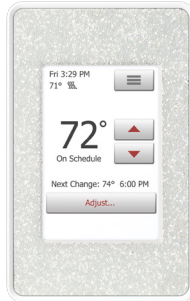

$349

Moonlight
UDG4-4999-SC-FB-ML