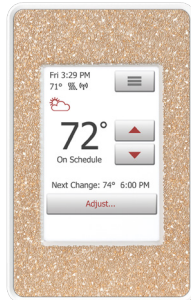

$425

Golden Shadow
UWG4-4999-SC-FB-GS