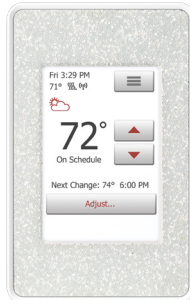

Comet Argent Light:

This is a full coverage pattern which features a subtle yet alluring design pattern with both black and silver undertones. This pattern pairs particularly well with fixtures that have chrome, polished nickel, or polished stainless steel hardware.

Crystal Infinity (Black)
UDG4-4999-SC-MT-CI-B

nSpire Touch WiFi Models:

\$425

Comet Argent Light
UWG4-4999-SC-FB-CA

\$425

Golden Shadow
UWG4-4999-SC-FB-GS

\$425

Moonlight
UWG4-4999-SC-FB-ML