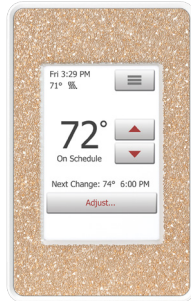

$349

Golden Shadow
UDG4-4999-SC-FB-GS