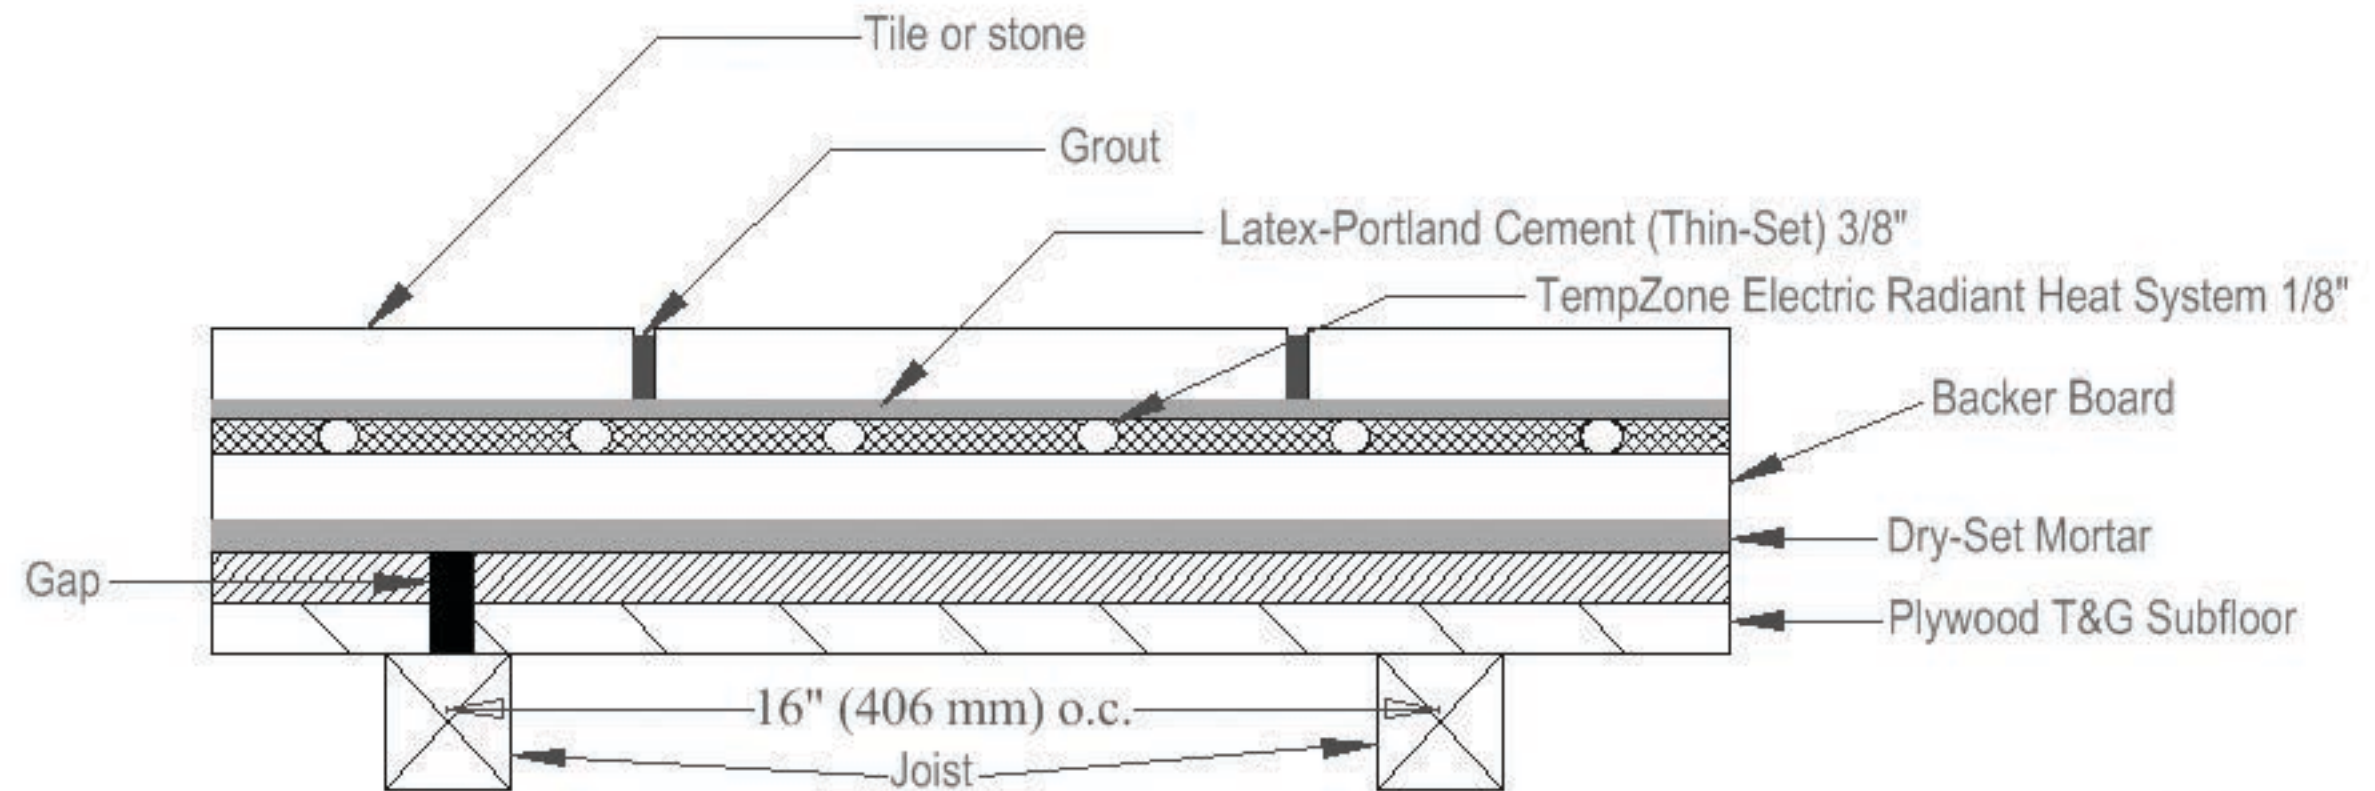

WarmlyYours

Be Connected.

Be Warm. Be Radiant.

SCALE: N.T.S.

Application: Tile / Backer Board / Latex-Portland Cement (Thin-set)

Company : WarmlyYours PH: 1-800-875-5285 FAX: 1-800-408-1100

Product : TempZone