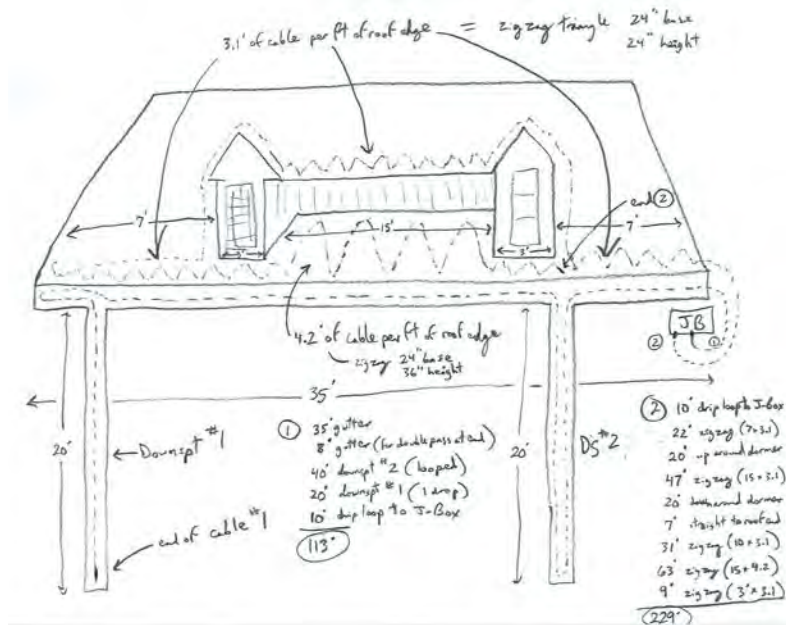

About WarmlyYours Radiant Heating Inc.

Trusted Experience • Steadfast Innovation

With trusted industry experience, 12+ years of business, WarmlyYours, located in USA and Canada, offers the industry's most innovative energy-efficient and maintenance-free electric radiant heating solutions for virtually any flooring surface and radiant heat solutions for any room. We offer the hottest floor-heating mat on the market, with a fully heated mat that utilizes a full 15-watt per square foot.

We're More than Floor Heating...

The only company to feature a full collection of radiant products, from our core product - floor heating, snow melting, towel warmers, and our newest "Best of Show" KBIS 2011 award-winning product, LAVA infrared glass heating panels, WarmlyYours offers a product that fits you or your client's needs and style.